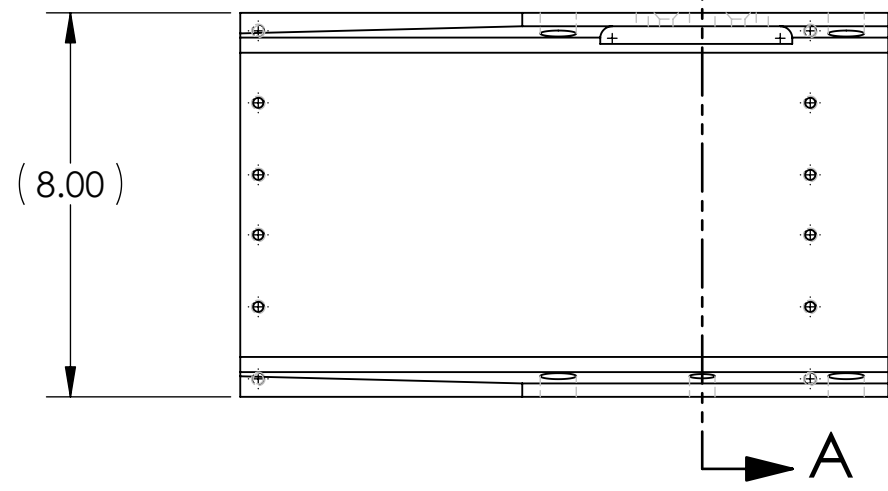

2X NEAR SIDE
2X FAR SIDE
PF FOR BUSHING

MATERIAL - ALUMINUM
8 C CHANNEL (8 X 2.527 X .487)

Z-AXIS SLIDE

8/29/08