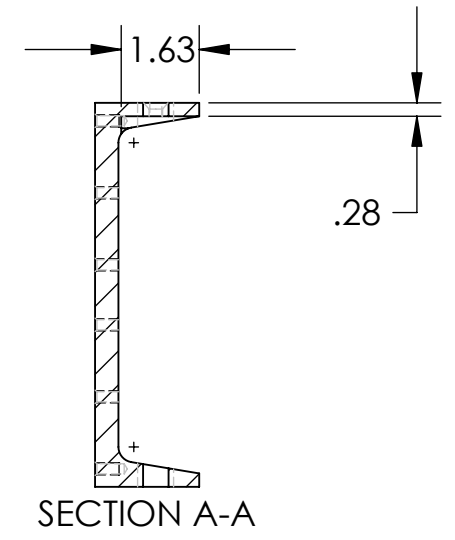

2X NEAR SIDE
2X FAR SIDE
PF FOR BUSHING

MATERIAL - ALUMINUM
8 C CHANNEL (8 X 2.527 X .487)

Z-AXIS SLIDE

8/29/08